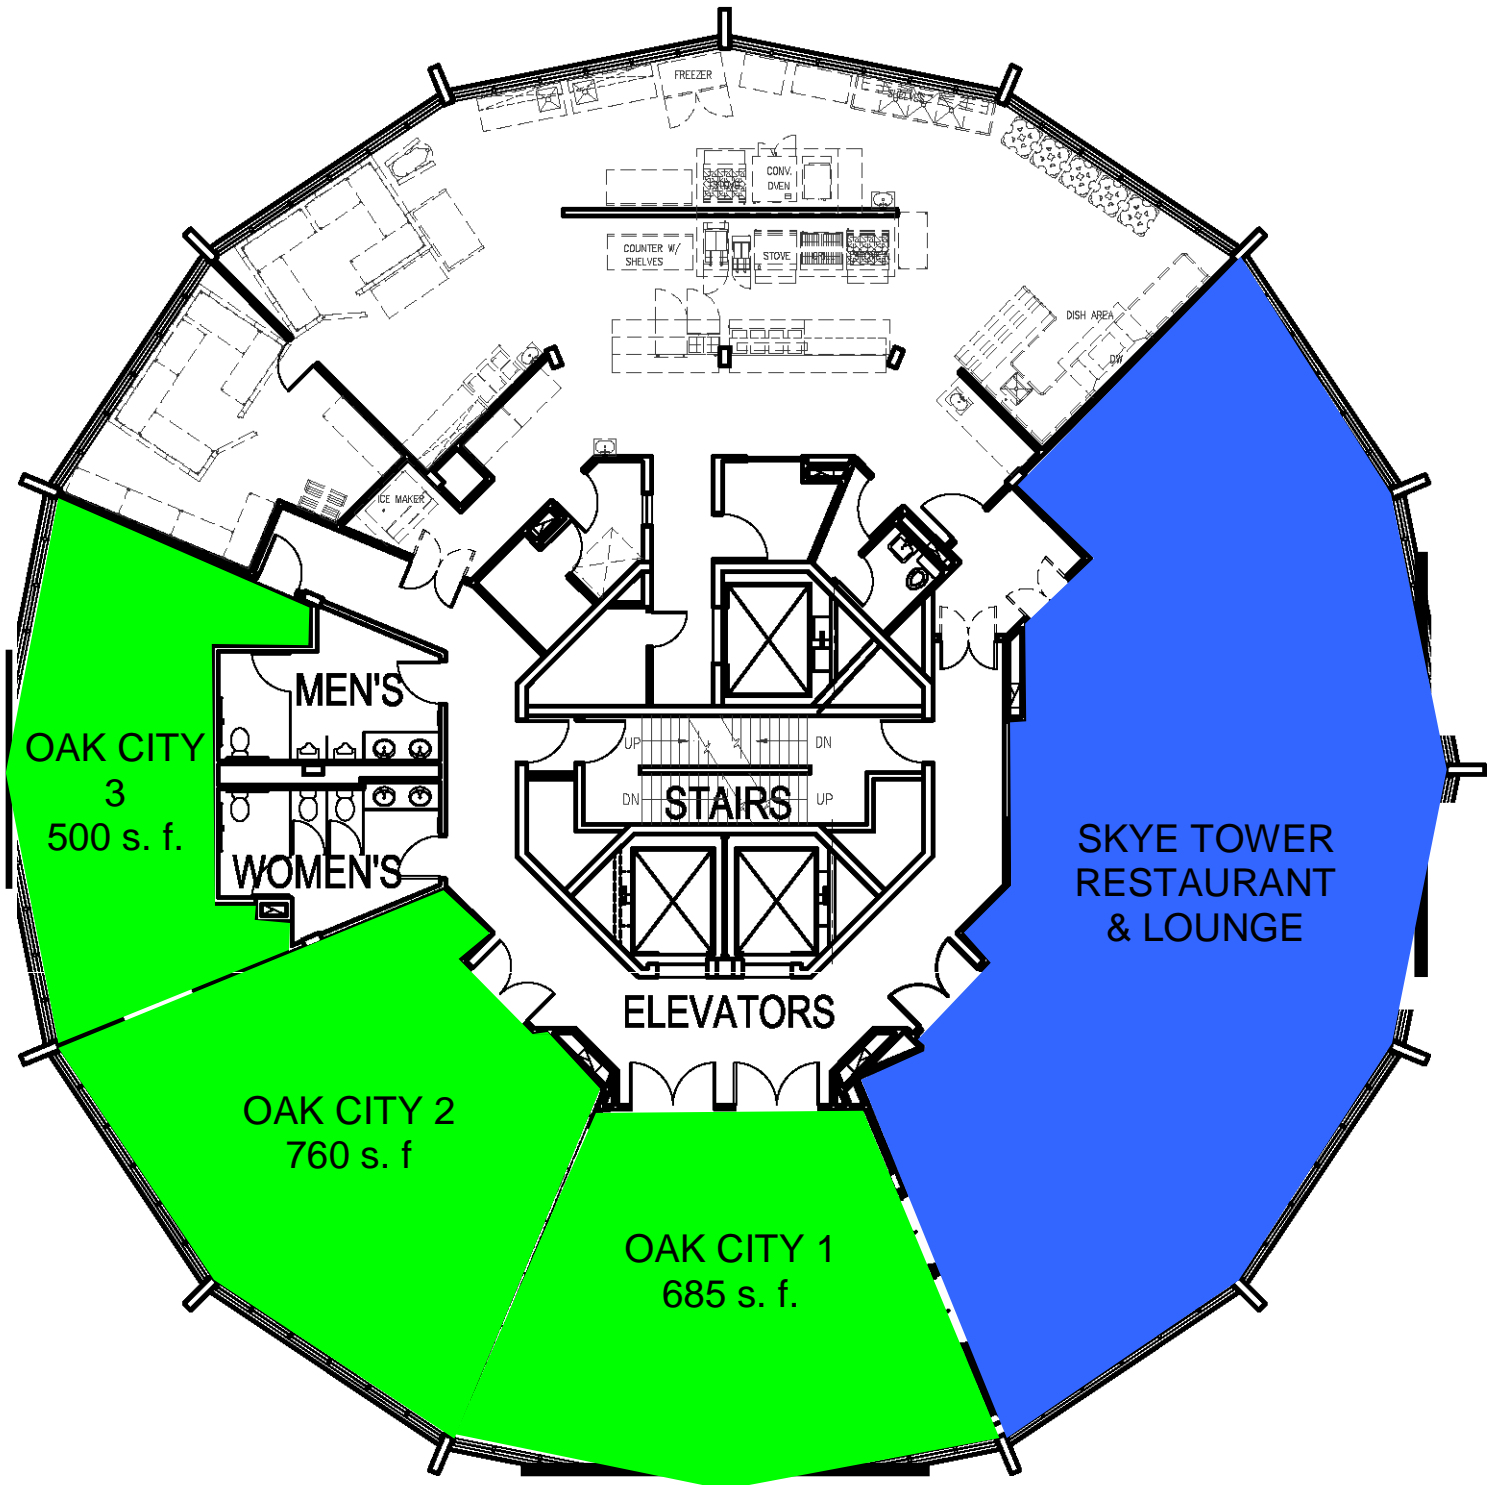

Holiday Inn Raleigh Downtown
20th Level Meeting/Function Event Space

ROOM	SQ. FT.	CEILING	THEATRE	CLASSROOM	BANQUET	CONFERENCE	RECEPTION
OAK CITY BALLROOM	1,945	10'	80	60	80		90
OAK CITY 1	685	10'	40	30	32	20	40
OAK CITY 2	760	10'	40	30	32	20	40
OAK CITY 3	500	10'	20	15	24	15	20